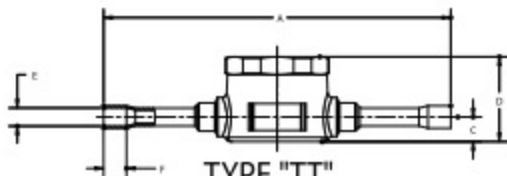

AMI-1

Dimensional Data

TYPE "MM"

MALE FLARE X MALE FLARE

TYPE "TT"

TUBE STUB X TUBE STUB

TYPE "FM"

FEMALE FLARE X MALE FLARE

TYPE "SS"

SWEAT X SWEAT