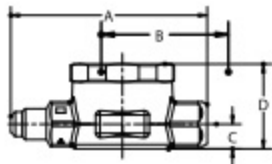

AMI-1

Dimensional Data

TYPE "MM"

MALE FLARE X MALE FLARE

TYPE "TT"

TUBE STUB X TUBE STUB

TYPE "FM"

FEMALE FLARE X MALE FLARE

TYPE "SS"

SWEAT X SWEAT