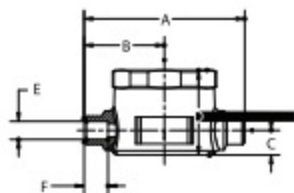

AMI-1

Dimensional Data

TYPE "MM"

MALE FLARE X MALE FLARE

TYPE "TT"

TUBE STUB X TUBE STUB

TYPE "FM"

FEMALE FLARE X MALE FLARE

TYPE "SS"

SWEAT X SWEAT