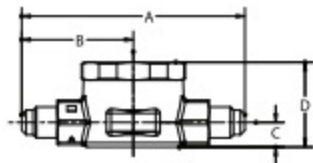

AMI-1

Dimensional Data

TYPE "MM"

MALE FLARE X MALE FLARE

TYPE "TT"

TUBE STUB X TUBE STUB

TYPE "FM"

FEMALE FLARE X MALE FLARE

TYPE "SS"

SWEAT X SWEAT